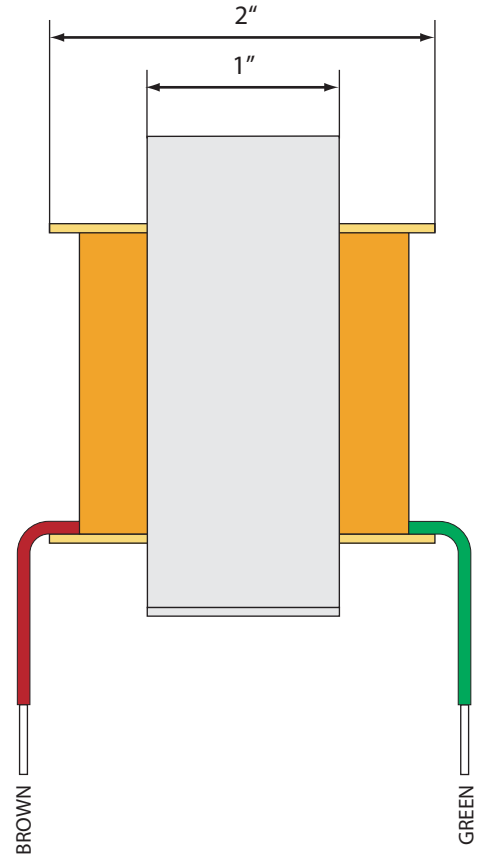

FBFDR-O

(All dimensions are nominal)

PRIMARY (INPUT)

SECONDARY (OUTPUT)

Note: Black dot indicates polarity—start of winding

Set up for 8Ω speaker

Fender Blackface Deluxe Reverb

Origin: Private amp collection—mint condition 1965 AB763 Blackface Deluxe (one of the best we've ever heard).

CLASS: ToneClone™

TYPE: Output Transformer

PART NO.: FBFDR-O

ORIGINAL FENDER PART NO.: 125A1A

MOUNTING: A-Frame / Horizontal Mount

RECOMMENDED TUBE TYPES: two 6V6/6BQ5 or EL84

POWER RANGE: Our OTs are rated to handle up to 50% more power than the original manufacturer spec.