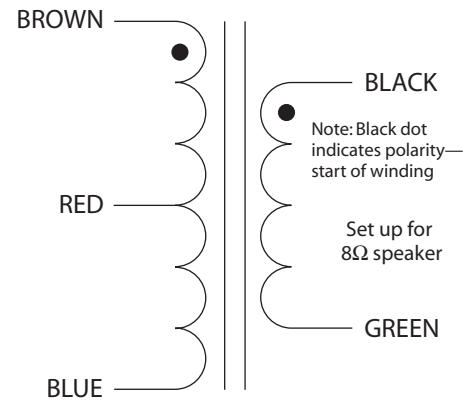

FBFDR-O

(All dimensions are nominal)

PRIMARY (INPUT)

SECONDARY (OUTPUT)

Note: Black dot indicates polarity—start of winding

Set up for 8Ω speaker

Fender Blackface Deluxe Reverb

Origin: Private amp collection—mint condition 1965 AB763 Blackface Deluxe (one of the best we've ever heard).

CLASS: ToneClone™

TYPE: Output Transformer

PART NO.: FBFDR-O

ORIGINAL FENDER PART NO.: 125A1A

MOUNTING: A-Frame / Horizontal Mount

RECOMMENDED TUBE TYPES: two 6V6/6BQ5 or EL84

POWER RANGE: Our OTs are rated to handle up to 50% more power than the original manufacturer spec.