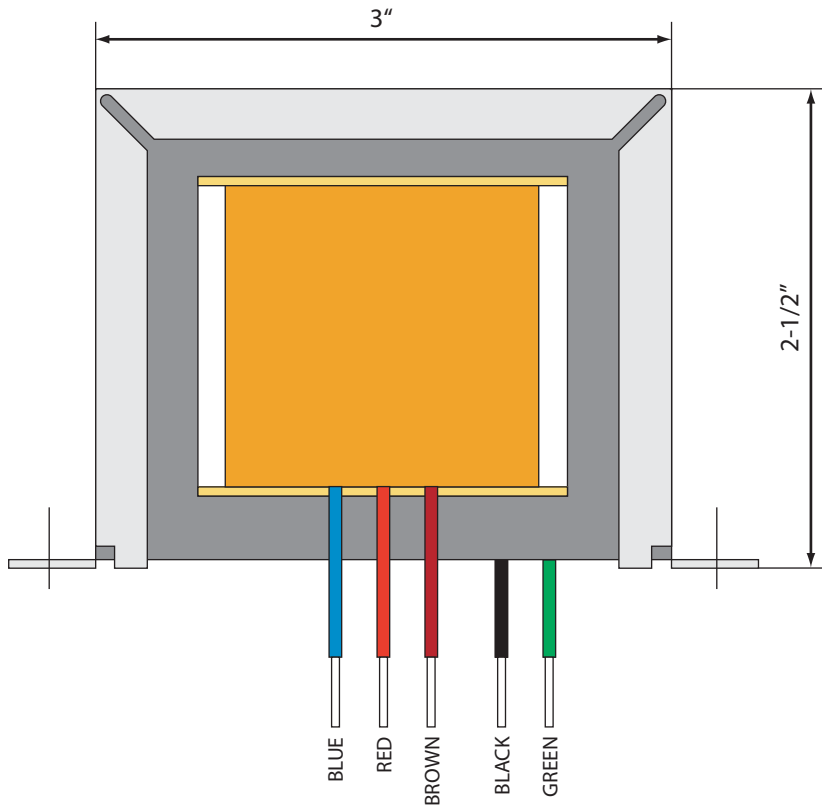

FBFDR-O

(All dimensions are nominal)

PRIMARY (INPUT)

SECONDARY (OUTPUT)

Note: Black dot indicates polarity—start of winding

Set up for 8Ω speaker

Fender Blackface Deluxe Reverb

Origin: Private amp collection—mint condition 1965 AB763 Blackface Deluxe (one of the best we've ever heard).

CLASS: ToneClone™

TYPE: Output Transformer

PART NO.: FBFDR-O

ORIGINAL FENDER PART NO.: 125A1A

MOUNTING: A-Frame / Horizontal Mount

RECOMMENDED TUBE TYPES: two 6V6/6BQ5 or EL84

POWER RANGE: Our OTs are rated to handle up to 50% more power than the original manufacturer spec.