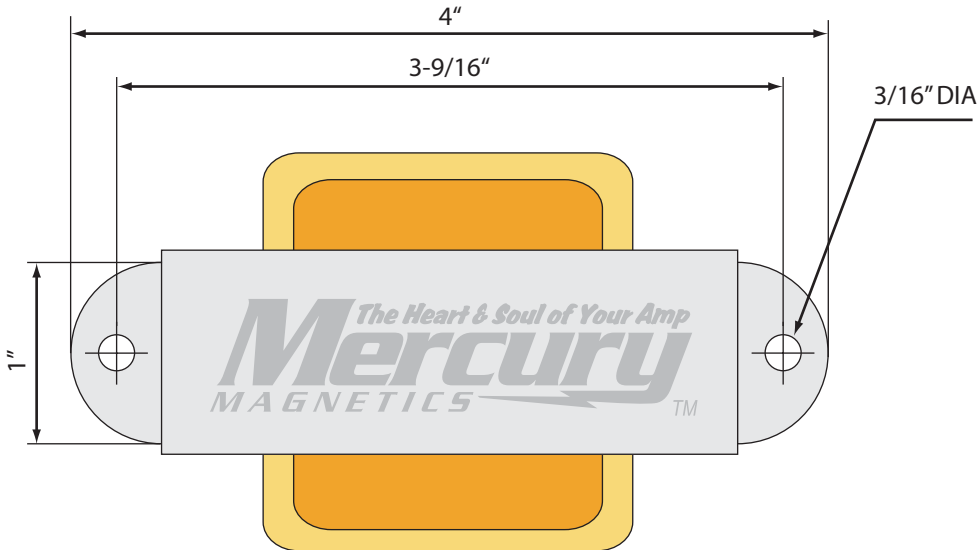

FBFDR-O

(All dimensions are nominal)

PRIMARY (INPUT)

SECONDARY (OUTPUT)

Note: Black dot indicates polarity—start of winding

Set up for 8Ω speaker

Fender Blackface Deluxe Reverb

Origin: Private amp collection—mint condition 1965 AB763 Blackface Deluxe (one of the best we've ever heard).

CLASS: ToneClone™

TYPE: Output Transformer

PART NO.: FBFDR-O

ORIGINAL FENDER PART NO.: 125A1A

MOUNTING: A-Frame / Horizontal Mount

RECOMMENDED TUBE TYPES: two 6V6/6BQ5 or EL84

POWER RANGE: Our OTs are rated to handle up to 50% more power than the original manufacturer spec.